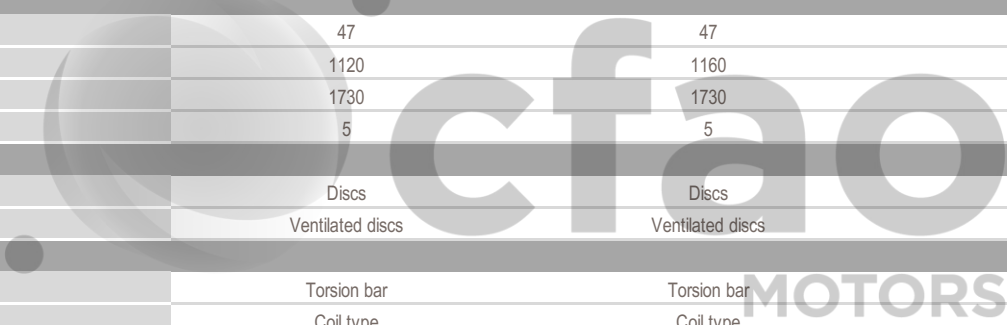

TECHNICAL CHARACTERISTICS	GLX 2WD - Automatic Gearbox	GLX 4WD - Manual Gearbox	GLX 4WD - Automatic Gearbox
ENGINE			
Number of cylinders	4	4	4
Valves/cylinder	4	4	4
Fuel type	Petrol	Petrol	Petrol
Displacement (cc)	1586	1586	1586
Max power HP/rpm	117 / 6000	117 / 6000	117 / 6000
Max torque Nm	156 / 4400	156 / 4400	156 / 4400
Fuel System	multipoint injection	multipoint injection	multipoint injection
BODY			
Body style	SUV	SUV	SUV
Number of doors	5 doors	5 doors	5 doors
DIMENSIONS			
Dimensions (Lxwxh) in mm	4175*1775*1610	4175*1775*1610	4175*1775*1610
Wheelbase (mm)	2500	2500	2500
Ground clearance (mm)	185	185	185
TRANSMISSION			
Transmission	Front 2 WD	Part time manual 4x4	Part time manual 4x4
Gearbox	Automatic	Manual	Automatic
WEIGHT/CAPACITIES			
Fuel tank capacity (L)	47	47	47
Curb weight (kg)	1120	1160	1185
Gross vehicle weight (kg)	1730	1730	1730
Number of seats	5	5	5
BRAKES			
Rear brake	Discs	Discs	Discs
Front brake	Ventilated discs	Ventilated discs	Ventilated discs
SUSPENSIONS			
Rear suspension	Torsion bar	Torsion bar	Torsion bar
Front suspension	Coil type	Coil type	Coil type
TYRES			
Tyre dimension	215/55R17	215/55R17	215/55R17
EXTERIOR			
Wheels	Aluminium	Aluminium	Aluminium
Door mirrors	Body colour	Body colour	Body colour
Adjustable side mirrors	Electrics	Electrics	Electrics
Folding side mirrors	Electrics	Electrics	Electrics
INTERIOR & COMFORT			
Steering wheel	Leather	Leather	Leather
Panoramic Sunroof	-	-	-
Upholstery	Semi leather	Semi leather	Semi leather